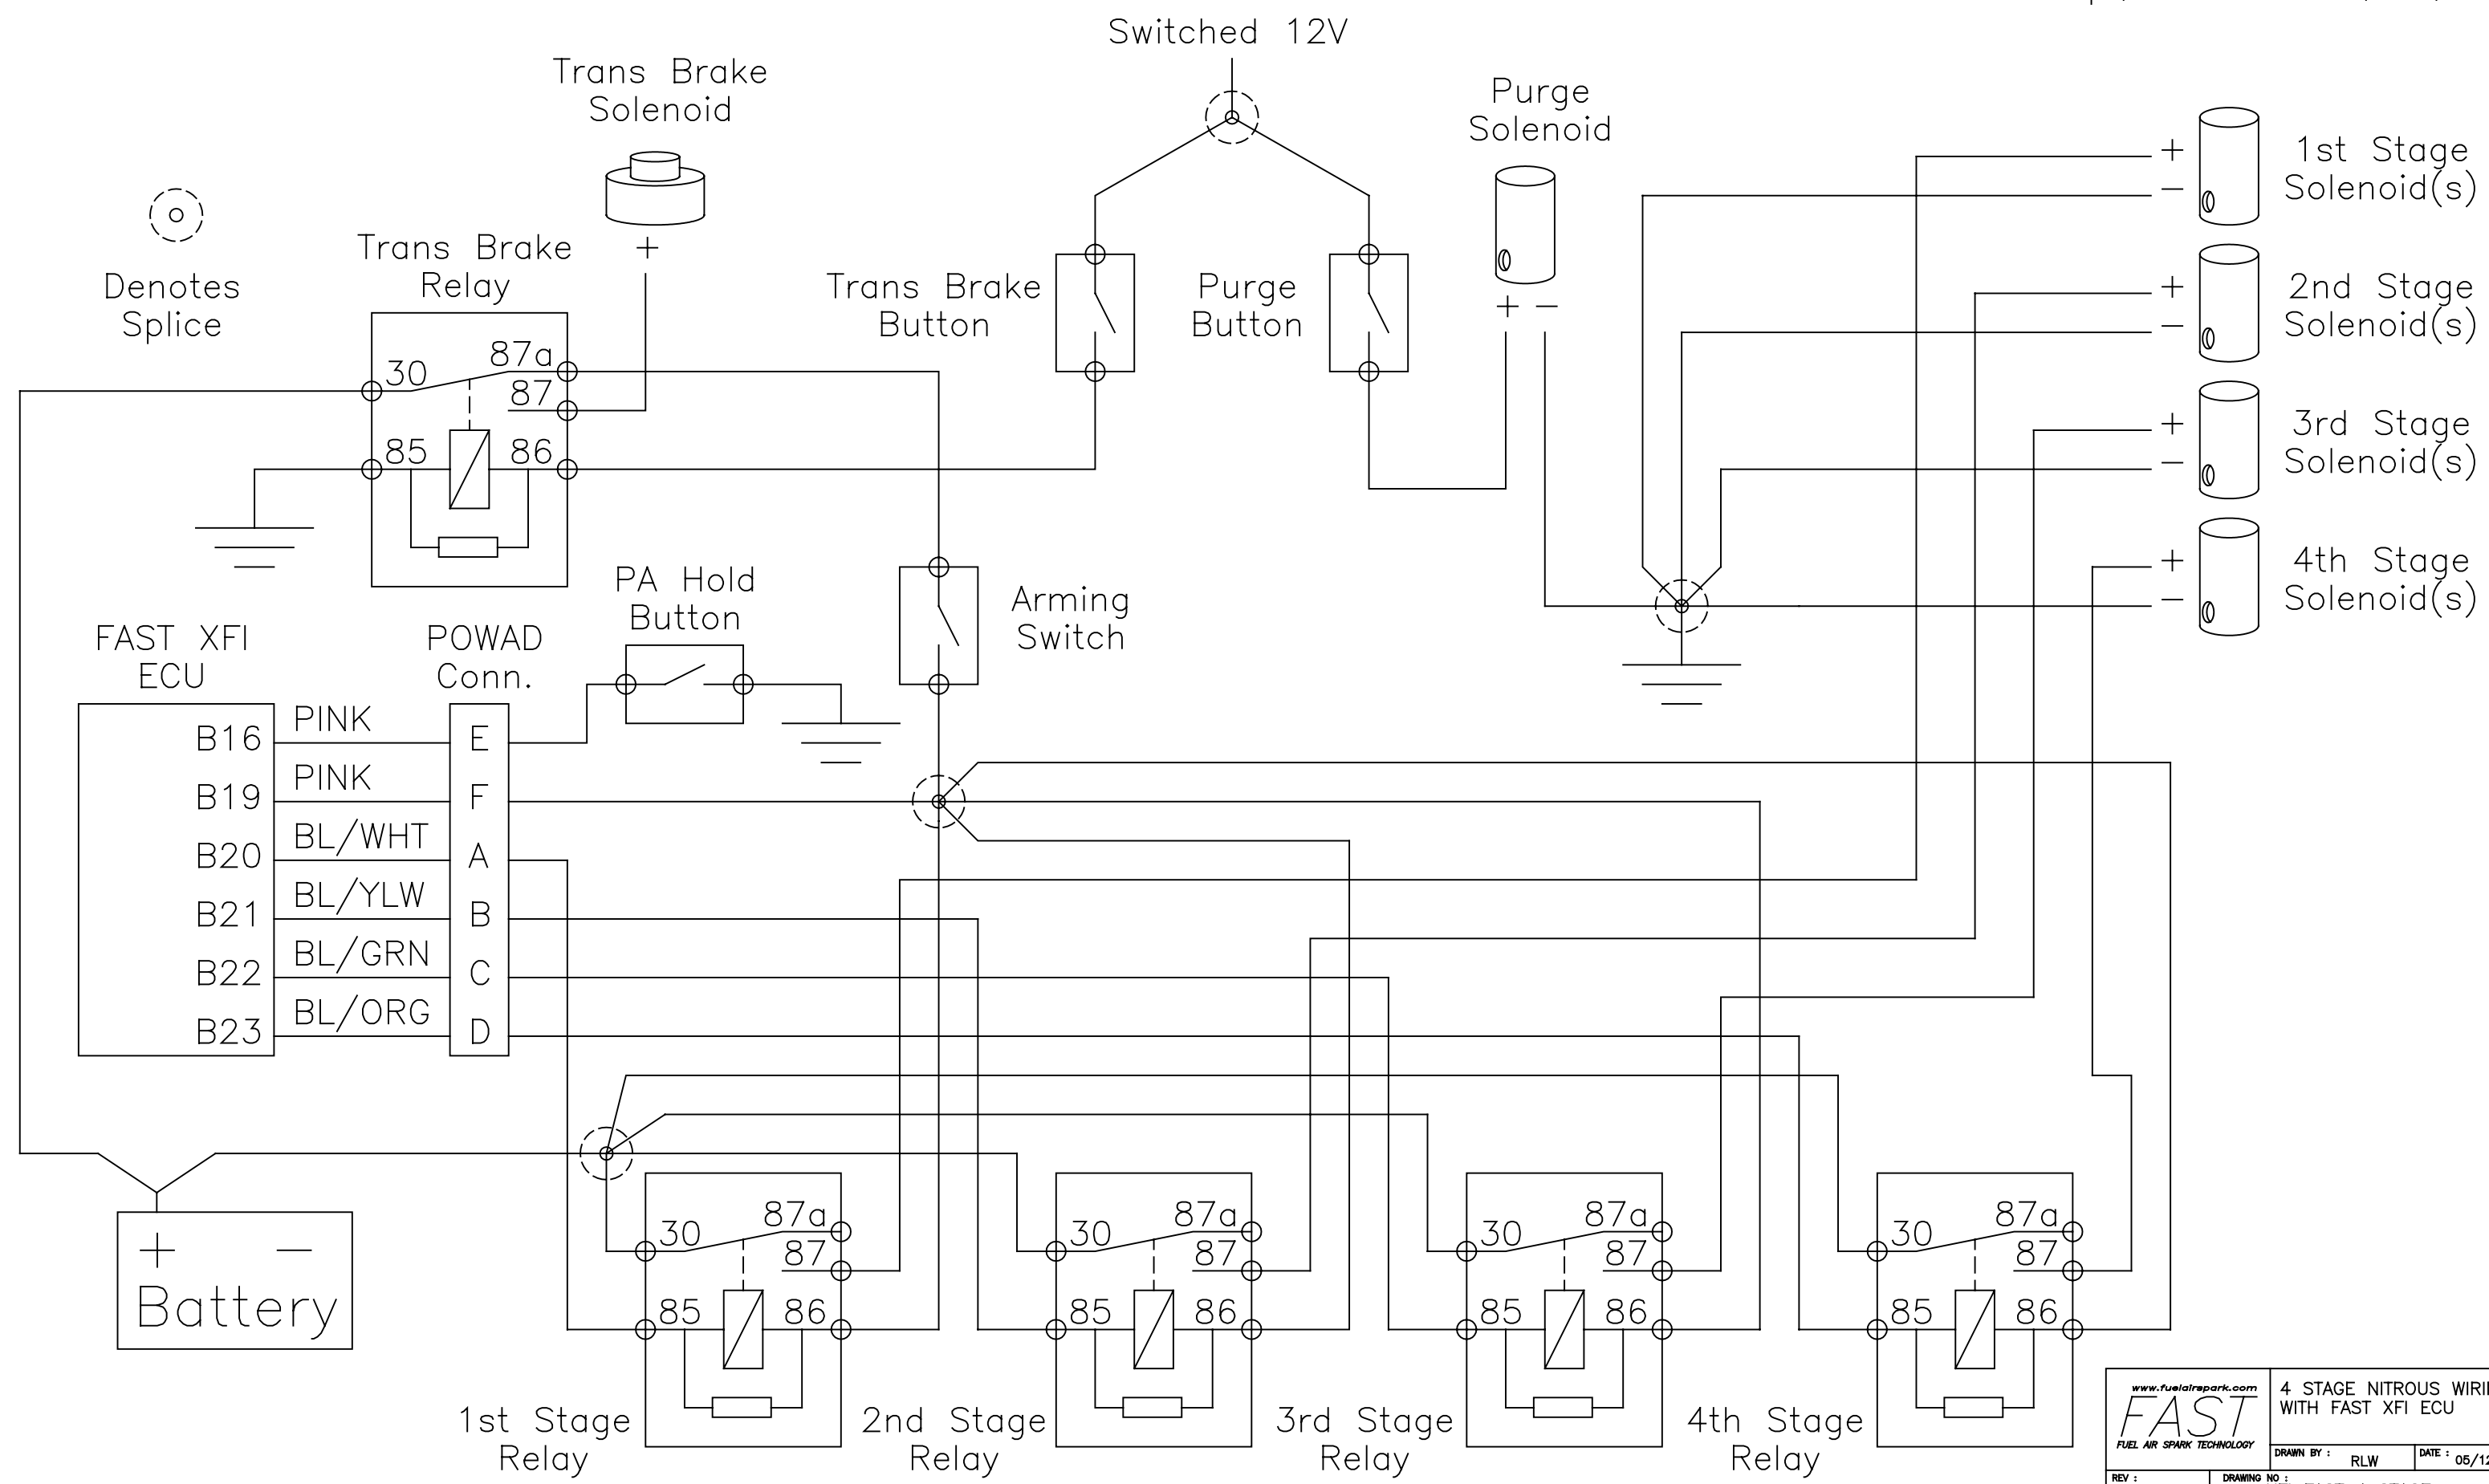

FAST XFI ECU 4 Stage Nitrous Wiring

| REVISIONS | | | |
|-----------|-----------------|----------|----------|
| LTR | DESCRIPTION | DATE | APPROVED |
| | INITIAL RELEASE | 05/12/06 | |

www.fuelatpark.com
FAST
 FUEL AIR SPARK TECHNOLOGY

4 STAGE NITROUS WIRING WITH FAST XFI ECU

DRAWN BY: RLV DATE: 05/12/06

REV: ... DRAWING NO: XFI FAST 4 STAGE

... SHEET NO: 1 OF 1